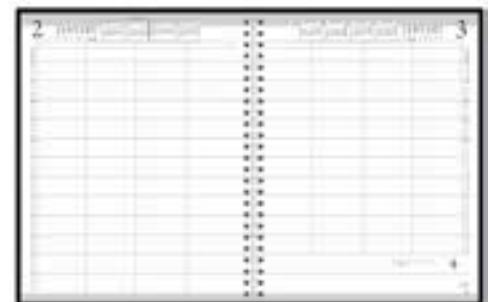

D. 4-Person Daily Group Practice Planner

- Size 8 1/2" x 11"
- 12 months, January-December
- One weekday per page
- Includes a double-sided storage pocket
- Julian dates/days remaining
- Quarter-hourly appointments 8:00 am to 7:45 pm

Item	Description	List Price
HOD28202	One-piece, black, embossed, leatherette cover	$58.78

D>